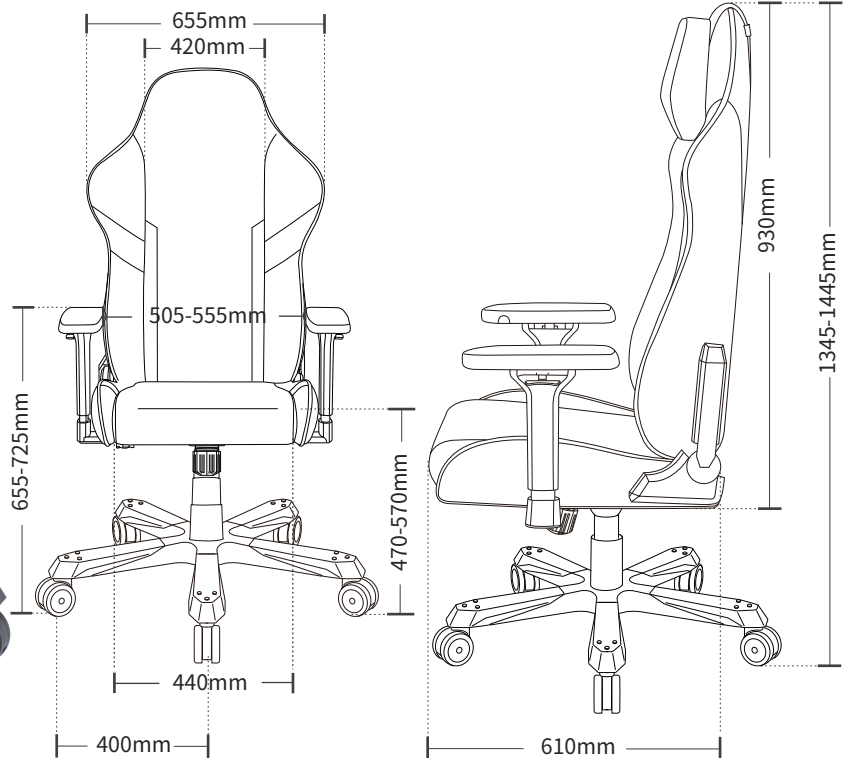

TANK SERIES-TN200

- A Gaming Chair for the Heavyweights -

*The data is from DXRacer laboratory. This size is measured by hand and it is normal if there is ± 1 cm error.

Seat size

Recommended height: ≤ 190 cm Max height: ≤ 200 cm
Recommended weight: ≤ 140 kg Max weight: ≤ 160 kg

Seat function

Seat height adjustment

360° rotation

Recline at a large angle

Seat rocking function

Armrest can be adjusted up & down

Armrest surface can be moved front & back

Armrest surface can be rotated 25° to the left & right

Armrest surface can be moved left & right

Configuration

Armrest		Mechanism		Hydraulics	Wheel Base		Casters		Color	
3D multifunction armrest	4D multifunction armrest	multi-functional tilt	conventional tilt	SGS certified four star gaslift	nylon base	aluminum base	2" /60mm Casters	3" /75mm Casters	N	NW
—	✓	—	✓	✓	—	✓	—	✓	NR	NB
									✓	

Packaging information

Size(cm)	Cube(m ³)	Net weight(kg)	Gross weight(kg)	20GP	40HQ
L77 W62 H33	0.158	34	41.56	80PCS	195PCS
L94 W80 H22	0.165				

FC-Number

GC-T200-NW-N1-01

GC-T200-N-N1-01

GC-T200-NR-N1-01

GC-T200-NB-N1-01